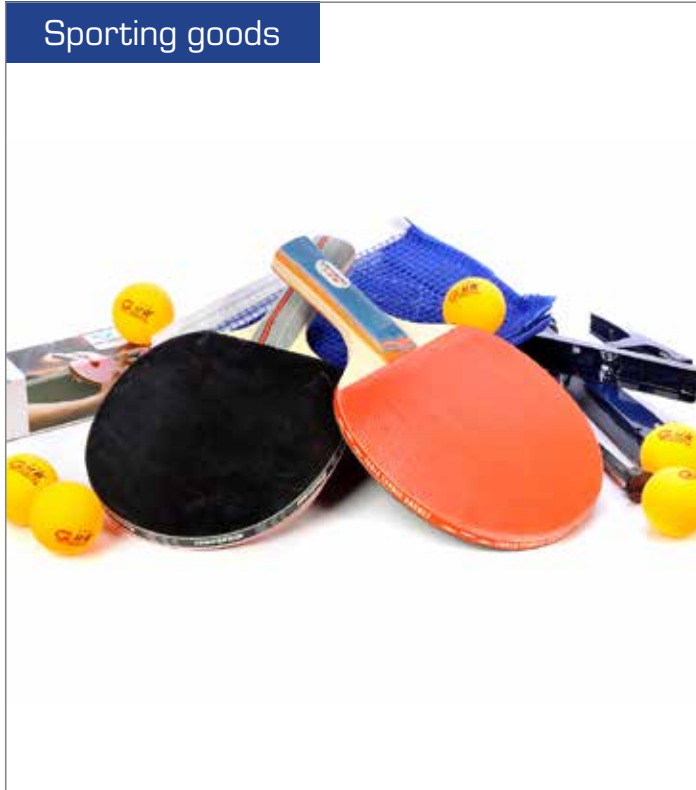

Games

Sporting goods