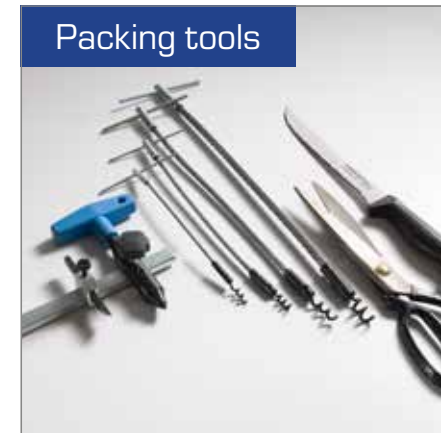

CALEX TOOLS
MARINE AND INDUSTRY

CALEX TOOLS
MARINE AND INDUSTRY