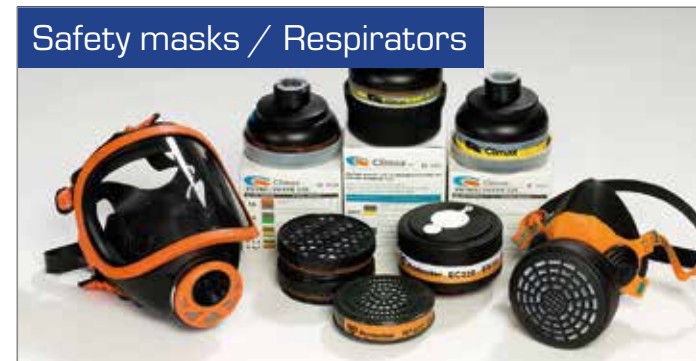

NOTES

Fire hoses / fire hose couplings

Safety masks / Respirators

Goggles / Ear muffs / Helmets

Lifeboat / Liferaft accessories • Safety belts • Chemical & Gas protection suits
Safety tapes • Smoke detector testers • Solas reflective tape