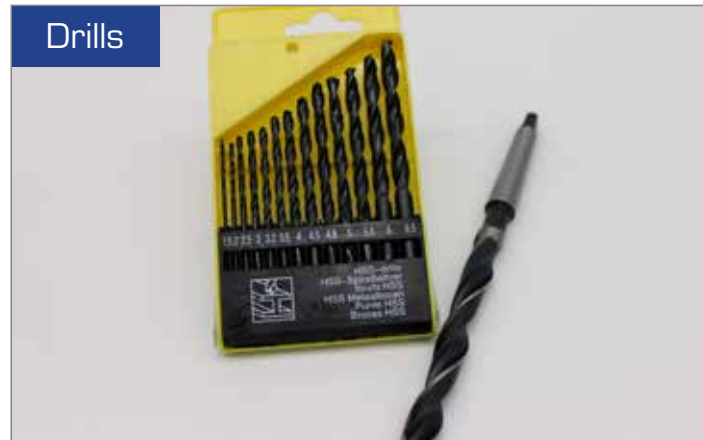

SP grease nipples

Packing tools

Platform wheels

Taps / dies

Water / oil finding pastes

Dial gauges

Drills

Carbide rotary burs