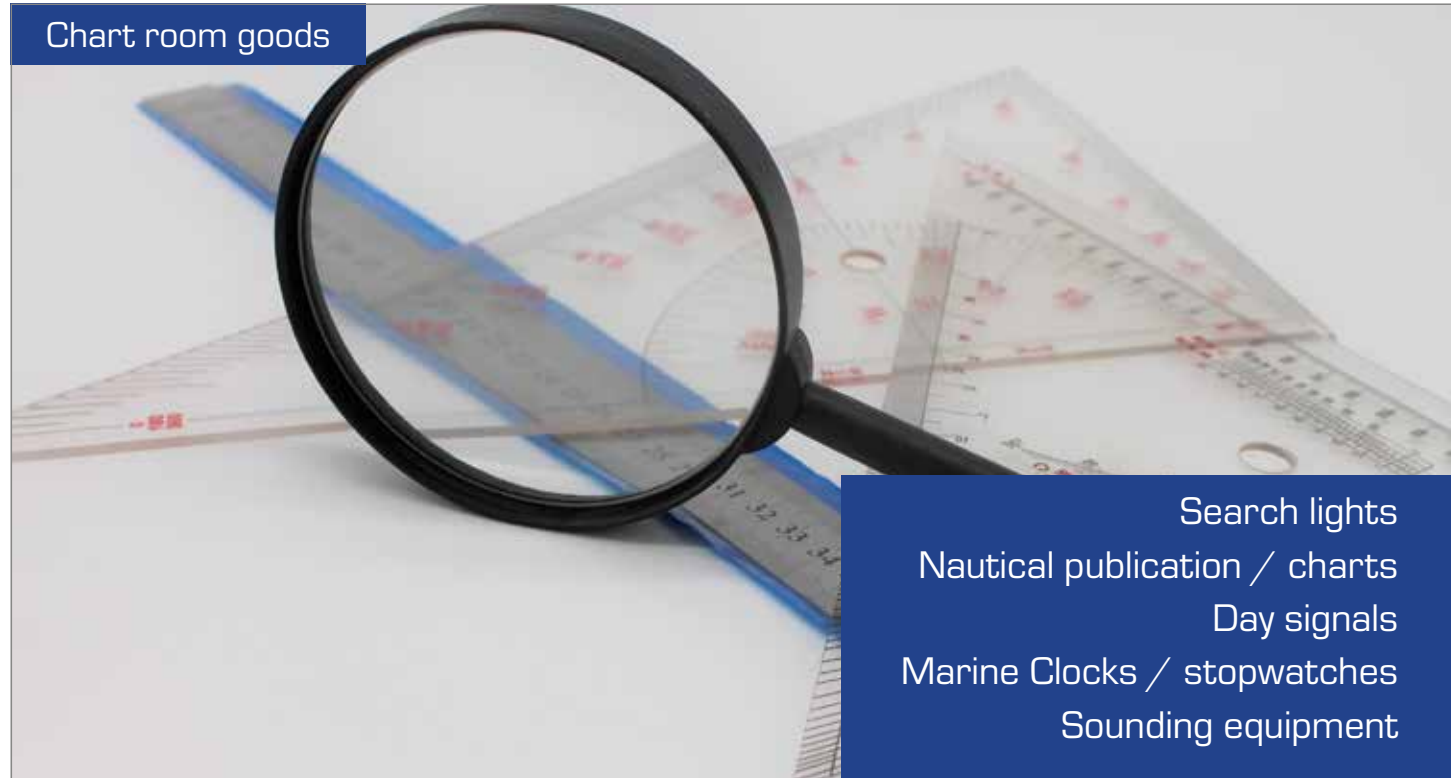

Oxygen acetylene twin welding hoses

Air & steam hose couplings

PVC suction/delivery hoses

Air hoses

PVC tetoron reinforced hoses

Quick connect couplings

Garden hose couplings

Chart room goods